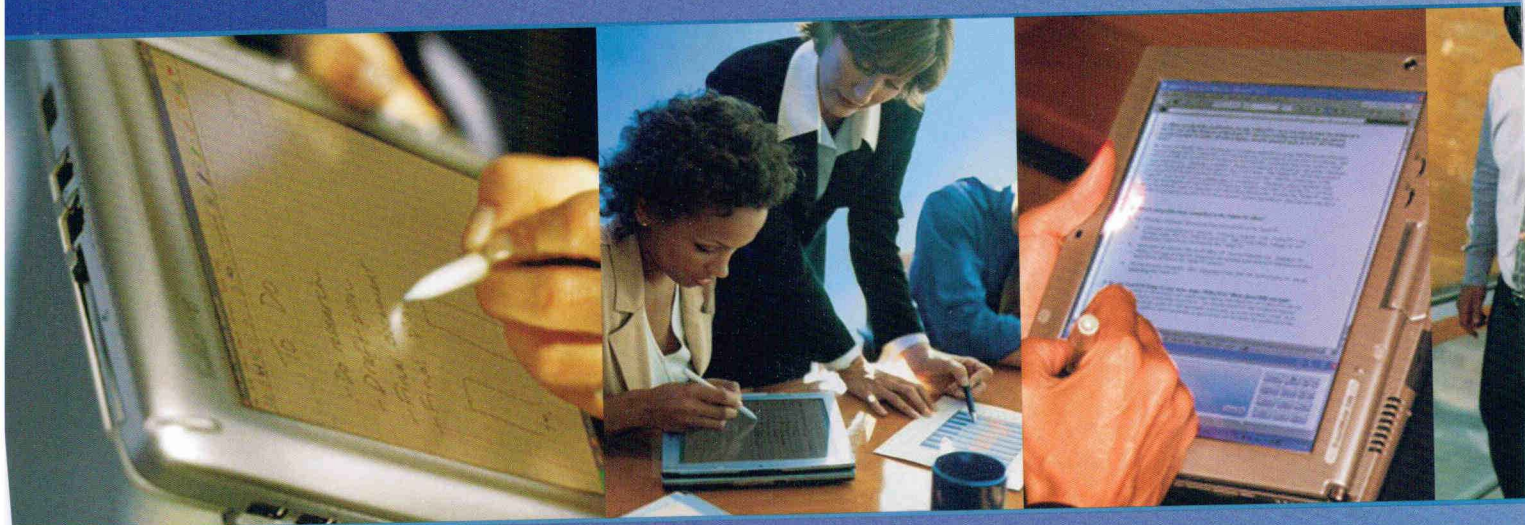

The road has met its match.

Road Warriors rejoice. Because now you have a computer so potent that it gives new meaning to the word "portable." The Tablet PC.

Designed specifically to easily go places where PCs don't easily go today. Such as meeting rooms, hallways, and the middle seat in coach. Just grab your Tablet PC from its docking station and take off.

You can even take advantage of zero configuration wireless support to stay seamlessly connected to wireless networks throughout the day.

To see a demo or to get more information, go to:

www.microsoft.com/tabletpc

Click on **SPECIAL OFFERS** for latest downloads, product discounts, and other special offers.